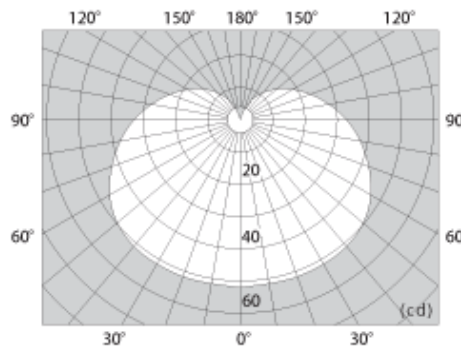

☰ Lightbulb Type LED Lamps

R-B10N1 Daylight White

6W Diffuse Type

Power Consumption	■ 6W
Luminous Flux	■ 390lm
Ra	■ 70
Input Voltage	■ AC100V
Weight	■ 120g
Cap/Base	■ E26
Illuminance (Directly Under)	■ 57lx
Lifespan	■ 40,000h

*Dimming not supported.

External Dimensions (Unit: mm)

Property of light distribution

Seamless LED Lighting

- Lineup
- Installation Example

Wall Washers

- Lineup

Downlights